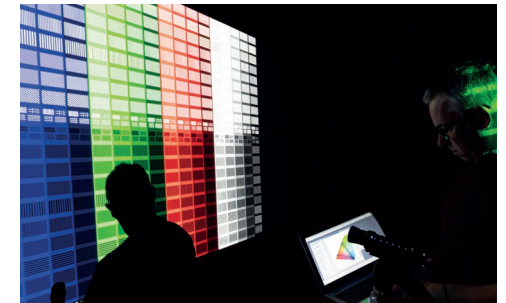

The projector was ISF calibrated for optimum picture quality.